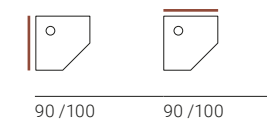

Formes et mesures / Formen und Abmessungen / Shapes and sizes