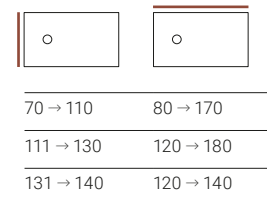

EN Shower tray made of Scene solid surface or Kromat®, compact materials based on resin and mineral fillers. Wide range of dimensions with formats up to 140 cm wide and 210 cm long, possibility of custom manufacturing, special shapes, projections and other options. Extensive range of standard colours in matte finish, and possibility of specials colours.

Ardoise / Schiefer / Slate

Formes et mesures / Formen und Abmessungen / Shapes and sizes

Couleurs / Farben / Colours

FR
NEO PLUS
Fiche produit

DE
NEO PLUS
Produktblatt

EN
NEO PLUS
Product sheet