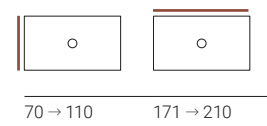

Formes et mesures / Formen und Abmessungen / Shapes and sizes