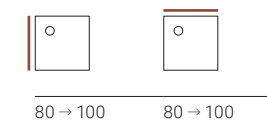

Formes et mesures / Formen und Abmessungen / Shapes and sizes