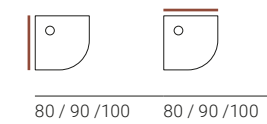

Formes et mesures / Formen und Abmessungen / Shapes and sizes