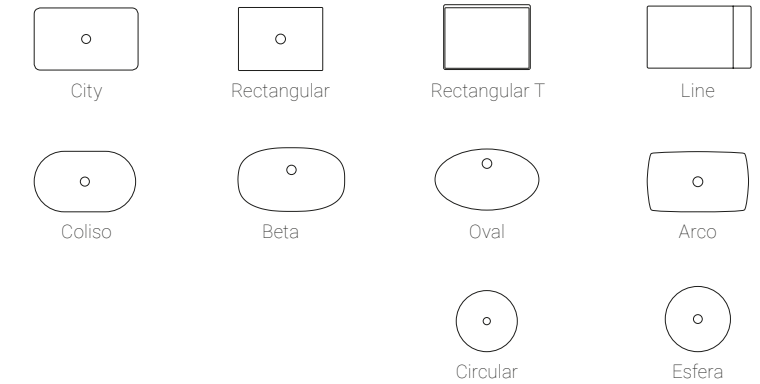

EN Wall-mounted washbasin with integrated basin/s to choose from among many designs, made of Scene® solid surface. A wide range of measures available with formats up to 60 cm in width, 201 cm in length and 40 cm in height. Availability of special shapes and other options such as shelves, drawers, splashbacks and towel rails. Elaborated in smooth texture and in pure white matt color.

Matériaux / Materialien / Materials

Formes et mesures / Formen und Abmessungen / Shapes and sizes

Finitions / Texturen / Textures

Options de vasque / Washbecken optionen / Basin options

A Mesures / Abmessungen / Sizes
Largeur 40-60 cm / Longueur 60-201 cm / Juce 1,2 / 3-40 cm
Breite 40-60 cm / Länge 60-201 cm / Schürze 1,2 / 3-40 cm
Width 40-60 cm / Length 60-201 cm / Skirt 1,2 / 3-40 cm

B Vasques / Washbecken / Basins
35 modèles disponibles
35 erhältlich Formate
35 types available

C Robinetterie / Armaturen Vorlochung Brassware
Adapté au nombre et à la position
Angepasst an Anzahl und Position der Becken
Adapted to the number and position